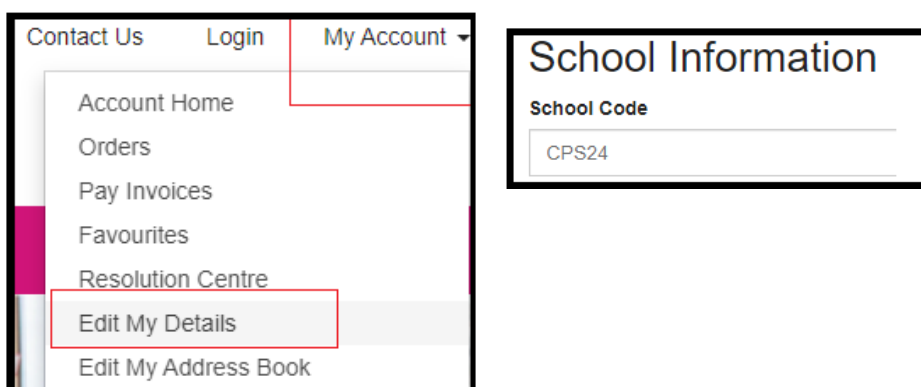

Clyde Primary School 2024 Booklist Orders

www.booklistorders.com.au

You will need to register for a new account and enter your school specific code: **CPS24**

Please ensure you verify your account by clicking the link in the email sent to you.

The password you create must have 12 characters. Password must include: 1 x upper case, 1 x lower case, 1 x number and 1 x special character. EG: Booklist123!

If you enter the wrong school code pricing will not be visible. Therefore you will need to update the school code in the **My Account** section under the **Edit My Details** Section, **School Information** & then re click the link in the original email sent to you.

If you struggle with this, you can email the supplier: info@booklistorders.com.au and advise them which school you meant to sign up to. Or call 1300 855 085 Monday-Friday 9-5pm